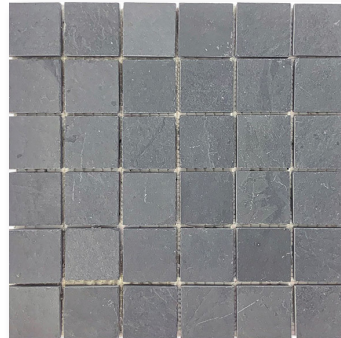

BC SLATE

NATURAL SLATE
COLLECTION

MALINE TILE
ELEVATE YOUR SHOWROOM

malinetile.com

BC SLATE

Stock Sizes

Available Colors

Black

Modular Mosaic

2"x2" Mosaic

2"x12" Rail

1"x12" Pencil

Grey

Modular Mosaic

2"x2" Mosaic

2"x12" Rail