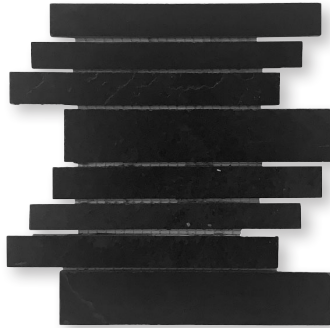

BC SLATE

NATURAL SLATE
COLLECTION

MALINE TILE
ELEVATE YOUR SHOWROOM

malinetile.com

BC SLATE

Stock Sizes

Available Colors

Black

Modular Mosaic

2"x2" Mosaic

2"x12" Rail

1"x12" Pencil

Grey

Modular Mosaic

2"x2" Mosaic

2"x12" Rail